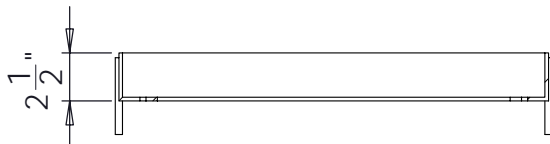

South Bay Foundry

WWW.SOUTHBAYFOUNDRY.COM

PHONE: (619) 956-2780 FAX: (619) 956-2788

E1146G

18x18 TR FRAME

SECTION A-A

GENERAL INFORMATION

- *MATERIAL: STEEL ASTM A36
- *FINISH: HOT DIP GALVANIZED ASTM A123