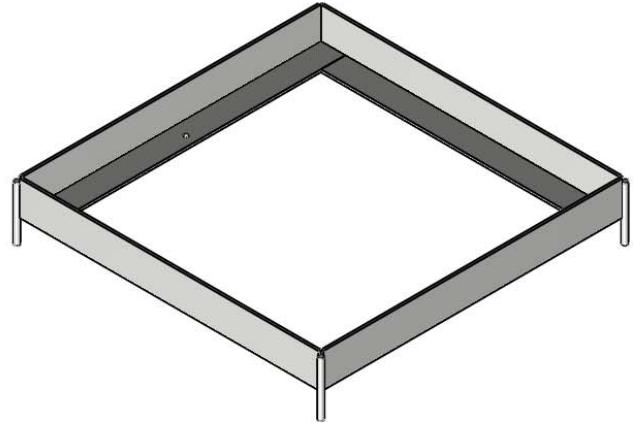

South Bay Foundry

WWW.SOUTHBAYFOUNDRY.COM

PHONE: (619) 956-2780 FAX: (619) 956-2788

E1146G

18x18 TR FRAME

SECTION A-A

GENERAL INFORMATION

- *MATERIAL: STEEL ASTM A36
- *FINISH: HOT DIP GALVANIZED ASTM A123