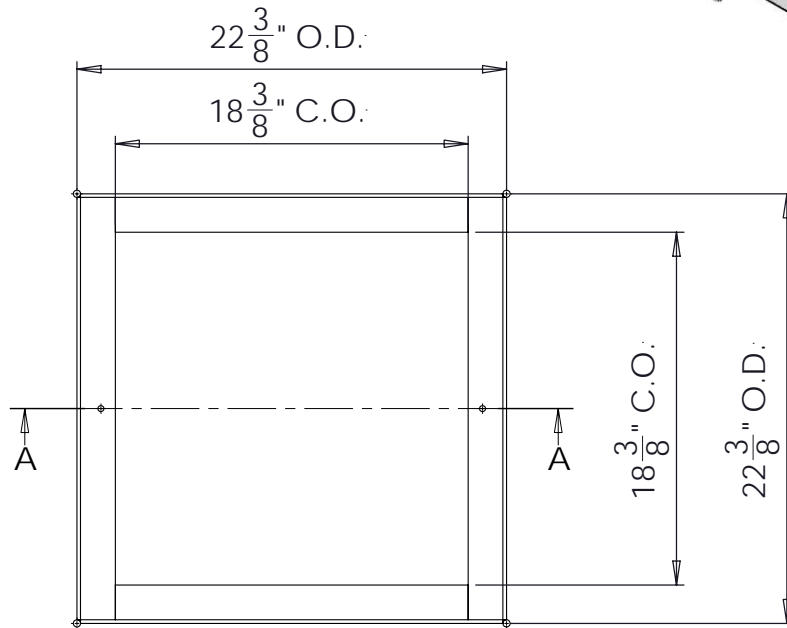

South Bay Foundry

WWW.SOUTHBAYFOUNDRY.COM

PHONE: (619) 956-2780 FAX: (619) 956-2788

E1146G

18x18 TR FRAME

SECTION A-A

GENERAL INFORMATION

- *MATERIAL: STEEL ASTM A36
- *FINISH: HOT DIP GALVANIZED ASTM A123